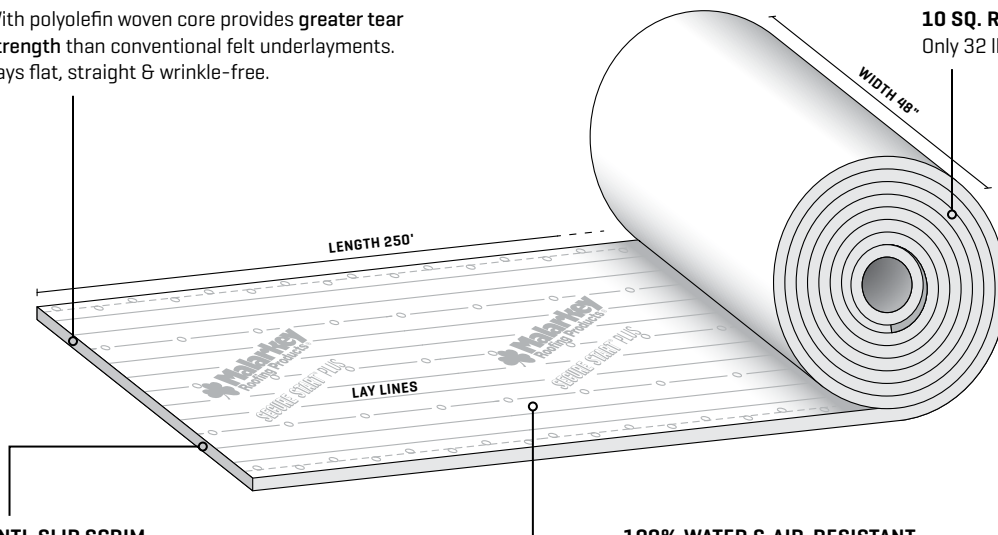

Secure Start® Plus

Lightweight Synthetic Underlayment

Secure Start® Plus is **engineered with five layers of secured redundancy and improved durability**. The underlayment is a synthetic, water-resistant membrane applied to the wood decking of the entire roof as an extra layer of water penetration protection and backup to your shingles, wood shakes/shingles, metal, and mechanically-fastened roof tiles.

Secure Start® Plus installs 25% faster than traditional 36" felts and underlayments.

INSTALLED SECOND

When installing a complete 5-component system, underlayment is installed second, after the ice & water barrier, and prior to the starter shingles.

5 LAYER CONSTRUCTION

With polyolefin woven core provides **greater tear strength** than conventional felt underlayments. Lays flat, straight & wrinkle-free.

**LIGHTWEIGHT
10 SQ. ROLL**
Only 32 lbs.

IMPROVED SAFETY

Raised spots on non-woven top layer provide a slip resistant surface and make steep slope roofing installations safer in all weather conditions, while flow channels guide water drainage.

ANTI-SLIP SCRIM