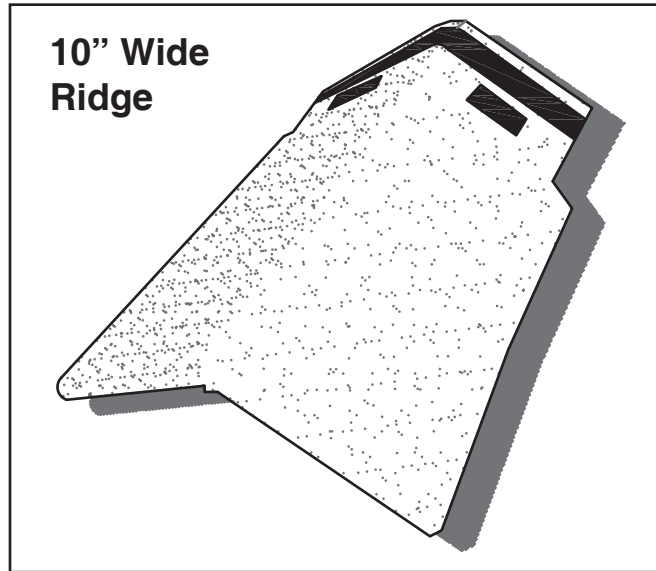

EZ-RIDGE XT

High Profile Decorative Ridge Shingle With Seal Down

Note: Malarkey Roofing Products™ (Malarkey) inventory SKU numbers for this product: #224 EZ-Ridge™ XT

Product Description: EZ-Ridge XT High Profile Decorative Ridge Shingles are manufactured using a strong fiberglass mat that has a proprietary SBS blend asphalt coating applied to the top and bottom. It is surfaced with colored ceramic granules and formed into a distinctive, unique shape that can complete any number of asphalt shingled roofing systems.

Advantages:

- Available in a number of shingle colors (see color availability list at right)
- Unique rounded edges result in a cleaner appearance
- Made with 'Modified' SBS asphalt coating for better performance and beauty
- Can be used over a wide variety of asphalt shingles (3-Tab & Architectural Laminates)

Use: Malarkey EZ-Ridge XT High Profile Decorative Ridge Shingles with Seal Down are installed over a newly shingled roof at the ridge, hips, or rakes. *Contact Malarkey Roofing Products when installing this product over a venting ridge product.*

Approvals and Listings: UL (Underwriters Laboratories) listed as a prepared roof covering materials degree of resistance to external fire: Class A in accordance with UL 997.

TECHNICAL INFORMATION:

- Lineal coverage per box:20' (6.1 m)
- Weight/ per box:50 lbs. (18.1 kg)
- Dimensions:10" wide x 11-1/2" long (254 mm wide x 292 mm)
- Exposure:8-1/4" (210 mm)
- Boxes per pallet: 42
- Granule Adhesion:Max 0.5 gram loss (ASTM D 4977)