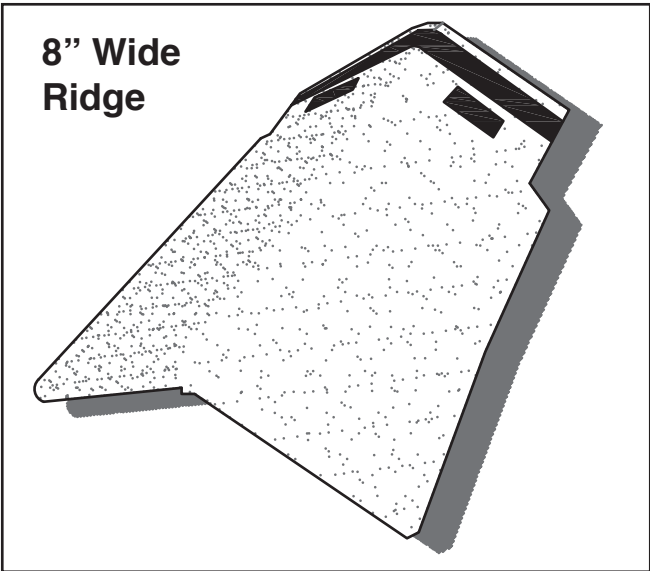

EZ-RIDGE
High Profile Decorative
Ridge Shingle With Seal Down

Note: Malarkey Roofing Products™ (Malarkey) inventory SKU numbers for the product: #222 EZ-Ridge™

Product Description: EZ Ridge High Profile Decorative Ridge Shingles are manufactured using a strong fiberglass mat that has a proprietary SBS blend asphalt coating applied to the top and bottom. It is surfaced with colored ceramic granules and formed into a distinctive, unique shape that can complete any number of asphalt shingled roofing systems.

Advantages:

- Available in a number of shingle colors (see color availability list at right)
- Unique rounded edges result in a cleaner appearance
- Made with 'Modified' SBS asphalt coating for better performance and beauty
- Can be used over a wide variety of asphalt shingles (3-Tab & Architectural Laminates)

Use: Malarkey EZ-Ridge High Profile Decorative Shingles with Seal Down are installed over a newly shingled roof at the ridge, hips or rakes. *Contact Malarkey Roofing Products when installing this product over a venting ridge product.*

Approvals and Listings: UL (Underwriters Laboratories) listed as a prepared roof covering materials degree of resistance to external fire: Class A in accordance with UL 997.

TECHNICAL INFORMATION:

- Lineal coverage per box:20' (6.1 m)
- Weight/ per box: 40 lbs. (18.1 kg)
- Dimensions:8" wide x 11-1/2" long (203 mm wide x 292 mm)
- Exposure:8-1/4" (210 mm)
- Boxes per pallet: 42
- Granule Adhesion: Max 0.5 gram loss (ASTM D 4977)